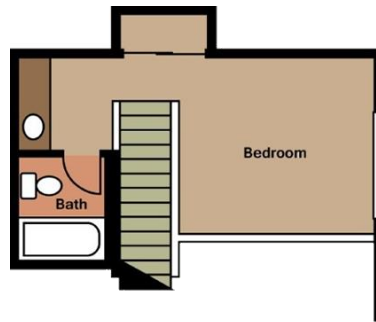

A2 – TWO BEDROOM / TWO BATH
775 Sq. Ft.*

* All Square Footage is approximate only.

The Edge Studio Apartments

4041 Bluemel RD.
San Antonio, TX 78240

(210) 375-3183