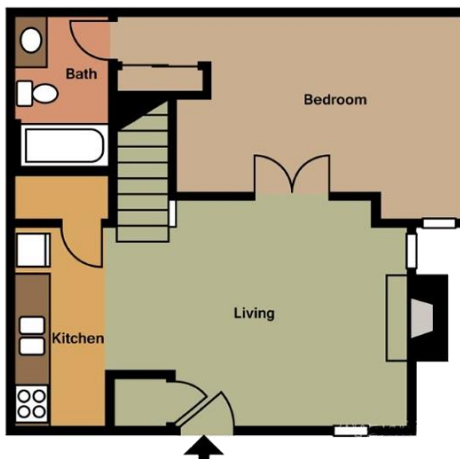

A2 – TWO BEDROOM / TWO BATH
775 Sq. Ft.*

* All Square Footage is approximate only.

The Edge Studio Apartments

4041 Bluemel RD.
San Antonio, TX 78240

(210) 375-3183