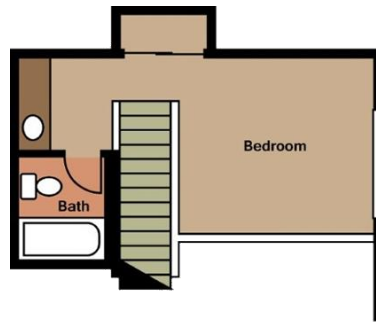

A1 – ONE BEDROOM / TWO BATH
775 Sq. Ft.*

* All Square Footage is approximate only.

The Edge Studio Apartments

4041 Bluemel RD.
San Antonio, TX 78240

(210) 375-3183