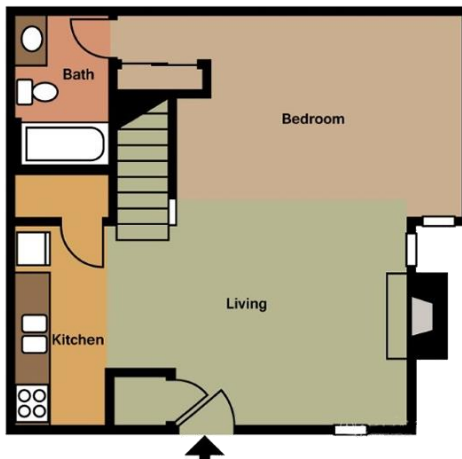

A1 – ONE BEDROOM / TWO BATH
775 Sq. Ft.*

* All Square Footage is approximate only.

The Edge Studio Apartments

4041 Bluemel RD.
San Antonio, TX 78240

(210) 375-3183