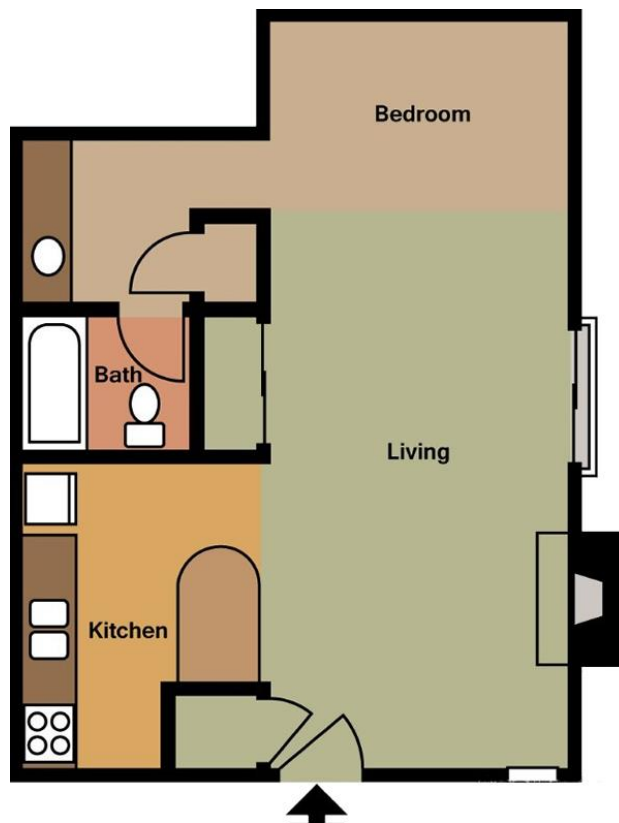

E2 - STUDIO / ONE BATH
512 Sq. Ft.*

* All Square Footage is approximate only.

The Edge Studio Apartments

4041 Bluemel RD.
San Antonio, TX 78240

(210) 375-3183